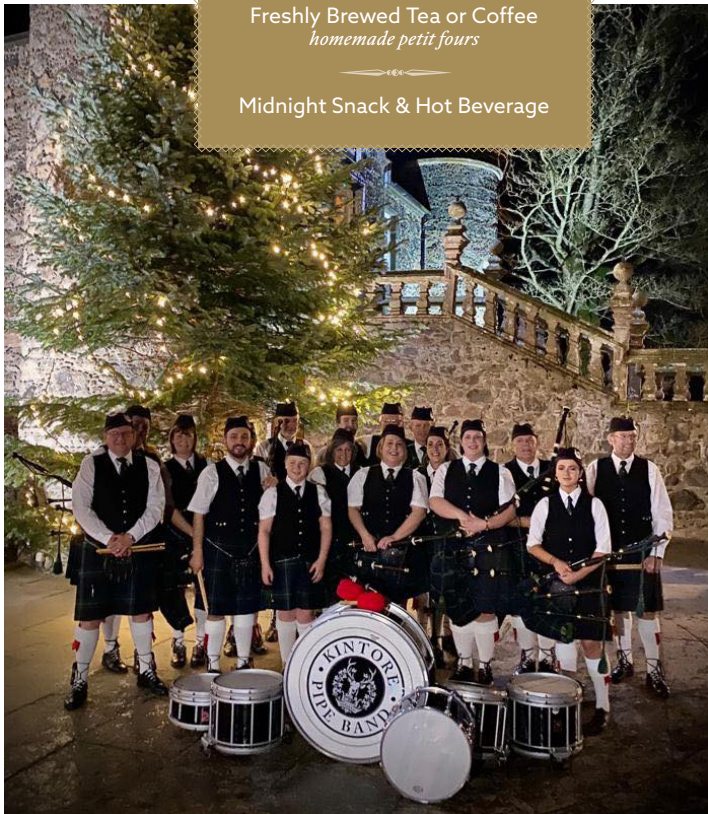

Hogmanay Gatsby Ball

7PM TO 1AM

Our popular Hogmanay Gala Ball is one to ensure 2021 goes out in style. Join in to the roaring 20s with our Gatsby-style themed event.

Kicking off with our champagne coupé fountain and some delicious canapés prior to our special night of food and entertainment.

We're delighted to welcome back the band **Lost in Music** and the magic of the **Kintore Pipe Band** to see us through from 2021 into 2022 at midnight for a Scottish twist to our roaring 20's celebration.

Black tie, over 18s only.

£130 PER PERSON

If you have any dietary requirements, please let us know at the time of booking.

Pre-payment required at the time of booking. To book please visit our website www.meldrumhouse.com/occasions/christmas